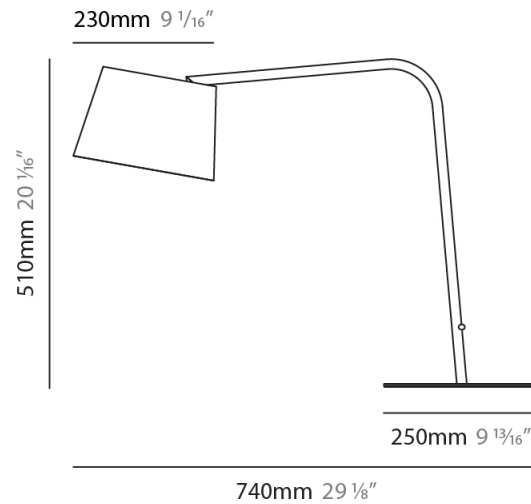

EXCENTRICA PORTABLE

D54048- -

base number   Finish Options   Finish Options

1. To build a product code in our configurator select the specify button on the base model # product page
2. To build a manual product code on this datasheet choose from the options listed below in blue font and add the suffix to the base model #

GENERAL

Series: Excentrica
Brand: Fambuena
Division: Design
Mounting Type: Portable
Mounting Location: Table
Subcategory: Table

PHYSICAL

Shape: Cylinder
Diameter (mm): 230
Diameter (in): 9 1/16
Height (mm): 510
Height (in): 20 1/16
Extension (mm): 740
Extension (in): 29 1/8
Light Distribution: Direct
Diffuser: Cotton Shade
Fixture Finish: BRA / PWT
Holder Finish: BLM / WHM
Fixture Material: Metal / Marble
Upon Request: Bolt Down

ELECTRICAL

Number of Lamps: 1
Lamp Type: LED Retrofit
Lamp Shape: B10
Bulb Included: Bulb Not Included
Max. Wattage Per Lamp (W): 4
Lamp Base: E12
Input Voltage (V): 120

LED

OPTICAL

RATINGS AND CERTIFICATIONS

Certified By: Certified for North American Standards
IP rating: IP20

PROJECT _____
TYPE _____
SPECIFIER _____
QUANTITY _____
DATE _____